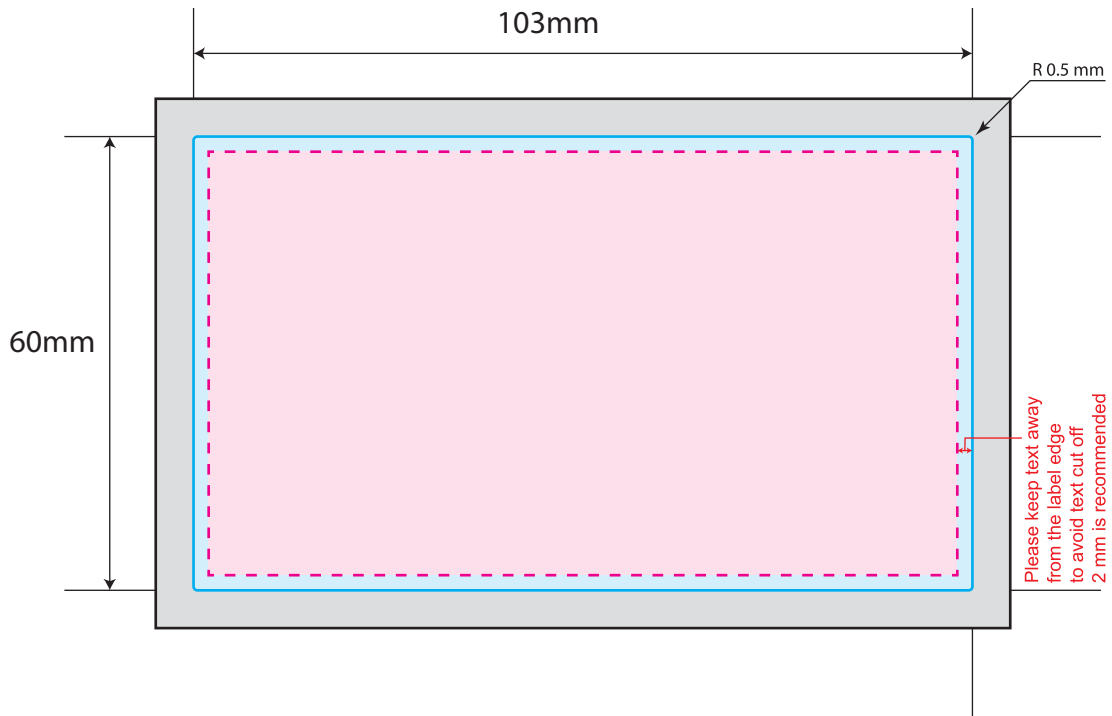

# Roll-on Ball Bottle Pressure Sensitive Label Template

Size: 50mL

Label size: 103mm x 60mm

-  Bleed area (5 mm width)
-  Artwork
-  Text Artwork